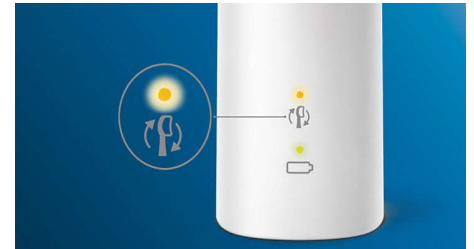

BrushSync replacement reminder

All brush heads wear out over time. But our BrushSync technology tracks how long you've been using your brush head for, and how hard you've been brushing. When it's time to replace it, a light on your handle and a short beep will let you know. That way, you can be sure your brush head is doing a good job.