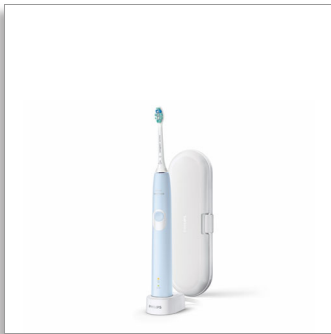

Philips Sonicare  
ProtectiveClean 4300  
Sonic electric toothbrush

Built-in pressure sensor  
1 cleaning mode  
1 x BrushSync feature

HX6803/03

## Cleaner teeth. Gently does it.

Remove up to 7 x more plaque than a manual

Feel the difference of a gentle clean with our Pressure Sensor while removing up to 7 x more plaque than a manual toothbrush