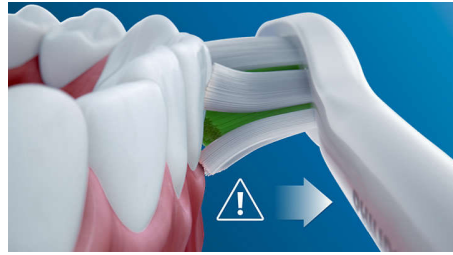

Monitor your brushing pressure

Brushing too hard can damage your teeth and gums. To prevent this, your Philips Sonicare ProtectiveClean emits a gentle pulsing sound to remind you to ease off on the pressure.