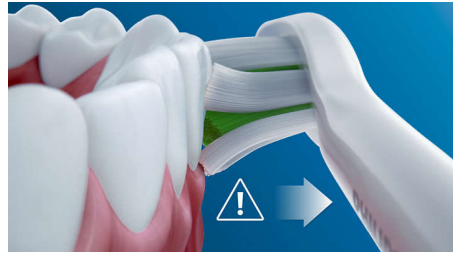

Safe and gentle

You can be sure of a safe brushing experience: our sonic technology is suitable for use with braces, fillings, crowns and veneers, and helps prevent cavities and improve gum health.

The only true sonic technology

Philips Sonicare's advanced sonic technology pulses water between your teeth, and its brush strokes break plaque up and sweep it away for an exceptional daily clean.

Monitor your brushing pressure

Brushing too hard can damage your teeth and gums. To prevent this, your Philips Sonicare ProtectiveClean emits a gentle pulsing sound to remind you to ease off on the pressure.