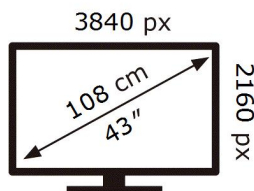

UE43BU8500K

72 kWh/1000h

ABCDEF **G**

100 kWh/1000h

2019/2013