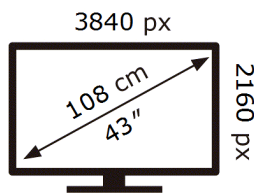

SAMSUNG

UE43BU8500K

72 kWh/1000h

ABCDEF **G**

100 kWh/1000h

2019/2013

ENERG

SAMSUNG