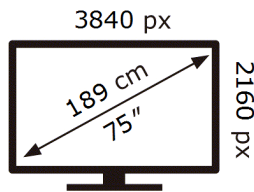

SAMSUNG

UE75BU8000K

156 kWh/1000h

ABCDEF **G**

235 kWh/1000h

ENERG

SAMSUNG

UE75BU8000K