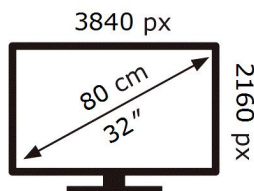

S32BM801UU

40 kWh/1000h

ABCDEF **G**

HDR

75 kWh/1000h

2019/2013