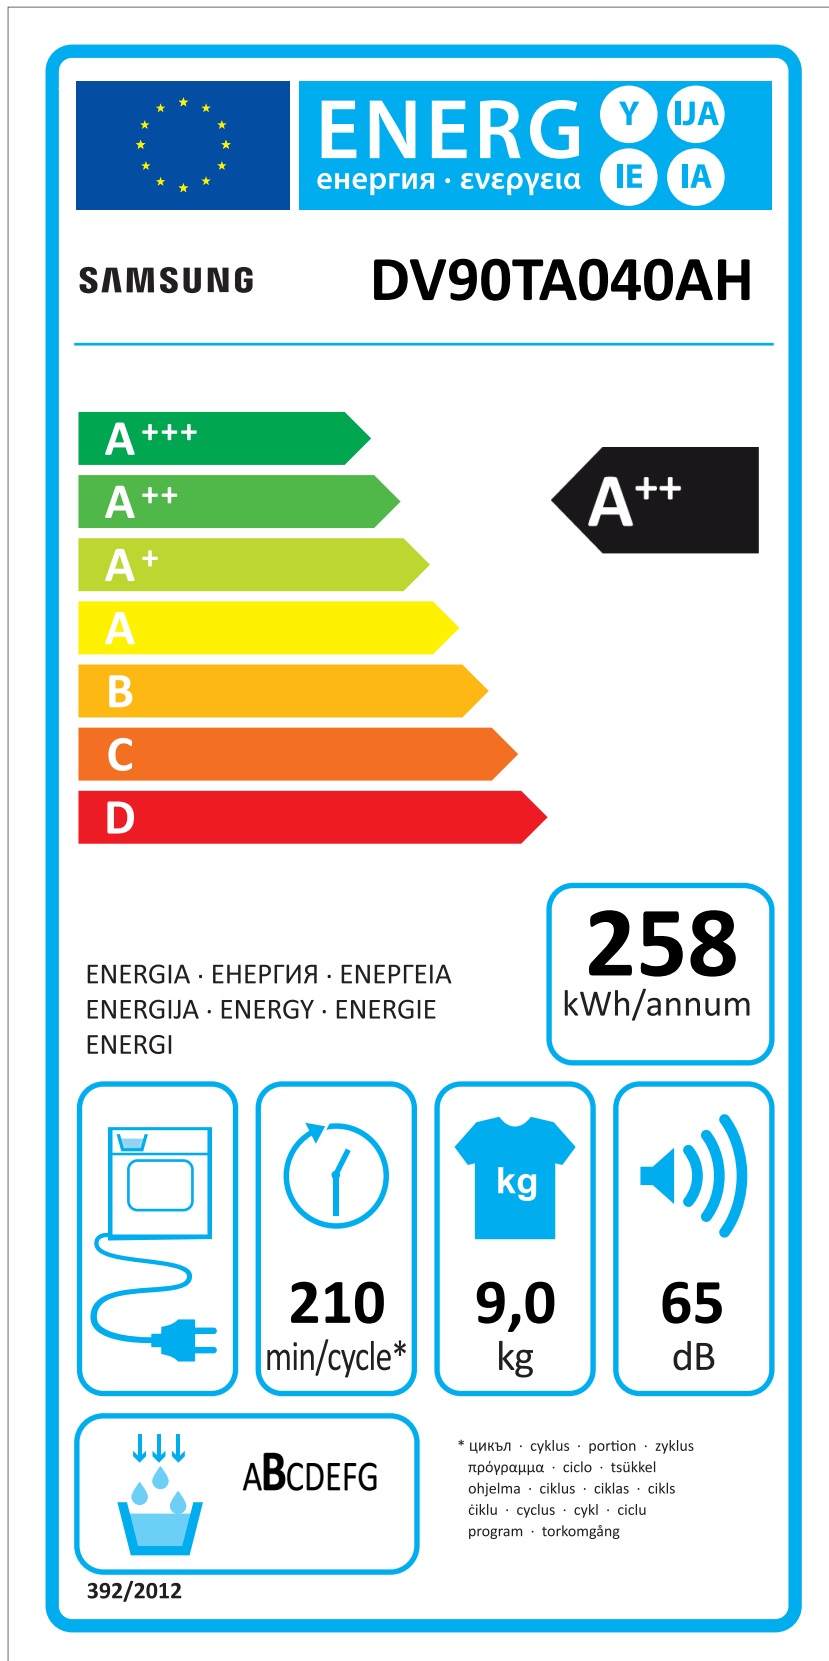

ERP LABEL ENERGY (DRYER CONDENSER TYPE)

CODE : DC68-03225C
Size : 110 x 220 (mm)
Material : ART