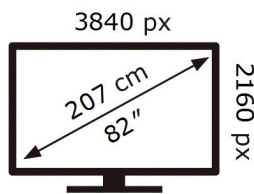

UE82TU8000K

219 kWh/1000h

ABCDEF **G**

256 kWh/1000h

2019/2013