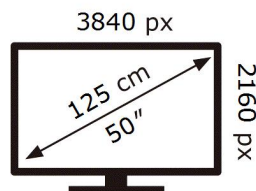

UE50TU8500U

110 kWh/1000h

ABCDEF **G**

130 kWh/1000h

2019/2013