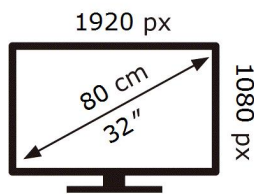

ENERG 

SAMSUNG

C32F391FWU

31 kWh/1000h

2019/2013