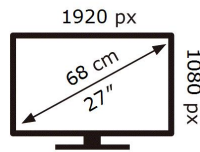

ENERGY

SAMSUNG

C27T550FDU

34 kWh/1000h

2019/2013