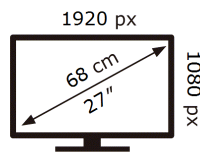

ENERGY

SAMSUNG

C27T550FDU

34 kWh/1000h

2019/2013

ENERGY

SAMSUNG

C27T550FDU