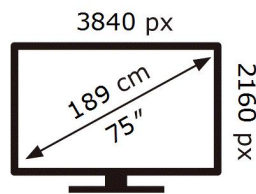

**ENERG** 

**SAMSUNG**

UE75TU7072U

**184** kWh/1000h

ABCDEF **G**

**224** kWh/1000h

2019/2013