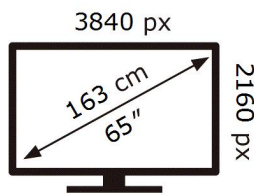

ENERG

SAMSUNG

UE65AU8072U

137 kWh/1000h

ABCDEF **G**

176 kWh/1000h

2019/2013