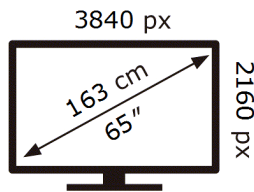

SAMSUNG

QE65QN90AAT

102 kWh/1000h

ABCDEF **G**

260 kWh/1000h

2019/2013

ENERG

SAMSUNG