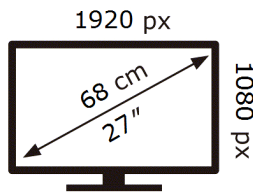

SAMSUNG

C27F390FHR

21 kWh/1000h

2019/2013

ENERG

SAMSUNG

C27F390FHR

21 kWh/1000h