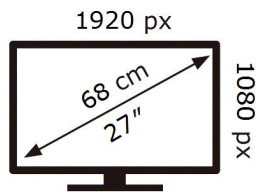

SAMSUNG

C27F390FHR

21 kWh/1000h

2019/2013

ENERG

SAMSUNG

C27F390FHR

21 kWh/1000h