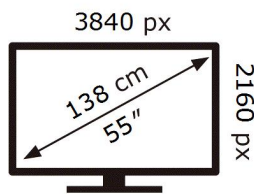

QE55LS03AAU

103 kWh/1000h

ABCDEF **G**

HDR

174 kWh/1000h

2019/2013