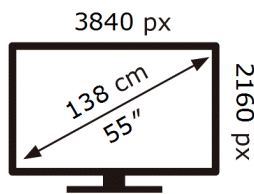

SAMSUNG

QE55LS03AAU

103 kWh/1000h

ABCDEF **G**

174 kWh/1000h

2019/2013