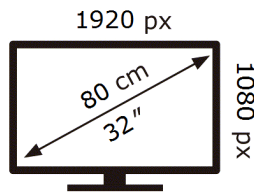

SAMSUNG

C32T550FDR

28 kWh/1000h

2019/2013

ENERG 

SAMSUNG

C32T550FDR

28 kWh/1000h