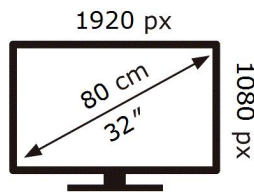

SAMSUNG

C32T550FDR

28 kWh/1000h

2019/2013

ENERG 

SAMSUNG

C32T550FDR

28 kWh/1000h