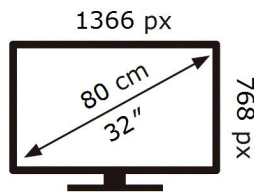

ENERG 

SAMSUNG

UE32T4002AK

27 kWh/1000h

2019/2013