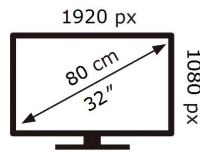

ENERGY

SAMSUNG

C32R500FHU

47 kWh/1000h

2019/2013