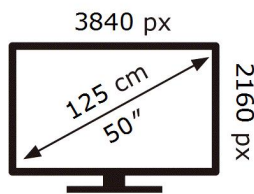

UE50TU7020K

86 kWh/1000h

ABCDEF **G**

112 kWh/1000h

2019/2013