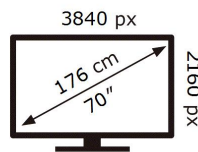

SAMSUNG

UE70TU7020K

152 kWh/1000h

ABCDEF **G**

215 kWh/1000h

2019/2013