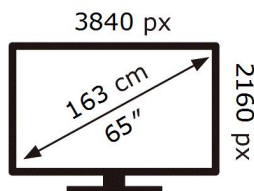

QE65Q60AAU

**102** kWh/1000h

ABCDEF **G**

**170** kWh/1000h

2019/2013