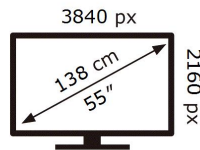

**ENERGY**

SAMSUNG

QE55Q80AAT

**110** kWh/1000h

ABCDEF **G**

**227** kWh/1000h

2019/2013