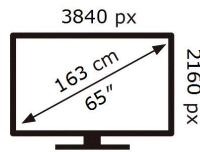

**ENERGY**

SAMSUNG

QE65Q80AAT

**135** kWh/1000h

ABCDEF **G**

**256** kWh/1000h

2019/2013