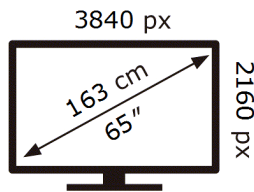

SAMSUNG

UE65AU9000K

136 kWh/1000h

ABCDEF **G**

178 kWh/1000h

2019/2013