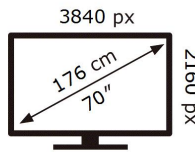

2019/2013

**ENERGY**

SAMSUNG

UE70AU8000K

**154** kWh/1000h

ABCDEF **G**

**251** kWh/1000h

2019/2013