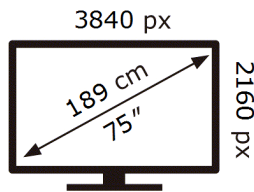

SAMSUNG

UE75AU8000K

172 kWh/1000h

ABCDEF **G**

246 kWh/1000h

2019/2013

ENERG

SAMSUNG