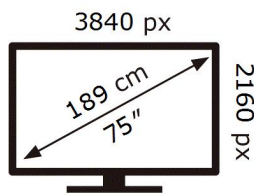

UE75AU8000K

172 kWh/1000h

ABCDEF **G**

246 kWh/1000h

2019/2013