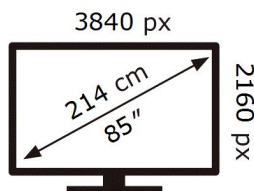

ENERG

SAMSUNG

UE85AU7100K

155 kWh/1000h

ABCDEF **G**

200 kWh/1000h

2019/2013