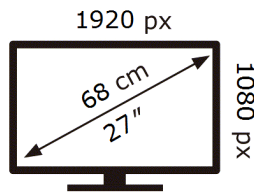

SAMSUNG

F27G35TFWU

25 kWh/1000h

2019/2013

ENERG 

SAMSUNG

F27G35TFWU

25 kWh/1000h