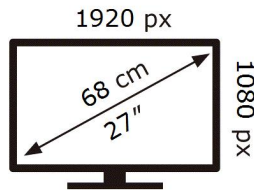

SAMSUNG

F27G35TFWU

25 kWh/1000h

2019/2013

ENERG 

SAMSUNG

F27G35TFWU

25 kWh/1000h