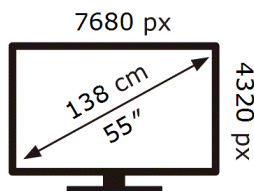

SAMSUNG

QE55QN700AT

198 kWh/1000h

ABCDEF **G**

232 kWh/1000h

2019/2013

ENERG

SAMSUNG