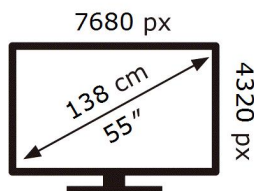

QE55QN700AT

198 kWh/1000h

ABCDEF **G**

232 kWh/1000h

2019/2013