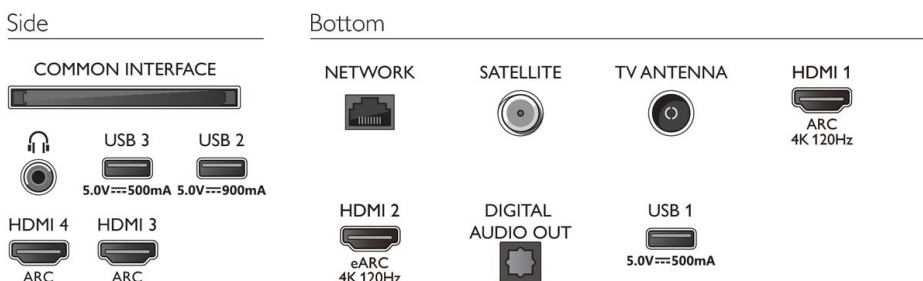

Connectivity

- Number of HDMI connections: 4
- Number of USBs: 3
- Wireless connection: Wi-Fi 802.11ac, 2x2, Dual band, Bluetooth 5.0
- HDMI features: 4K, Audio Return Channel
- HDMI ARC: Yes for all ports
- HDMI 2.1 features: Max 48Gbps data rate, eARC on HDMI 2, eARC/ VRR/ ALLM supported
- HDCP 2.3: Yes on all HDMI
- Other connections: Common Interface Plus (CI+), Ethernet-LAN RJ-45, Digital audio out (optical), Headphone out, Service connector, Satellite Connector
- EasyLink (HDMI-CEC): Remote control pass-through, System audio control, System standby, One touch play

Supported HDMI video features

- Gaming: HDMI VRR, ALLM, HGiG, Nvidia G-Sync compatible, AMD FreeSync Premium, Dolby Vision Game
- HDMI 1/2: HDMI 2.1 full bandwidth 48Gbps, upto 4K 120Hz
- HDMI 3/4: HDMI 2.0
- HDR: Dolby Vision, HDR10, HDR10+, HDR10+ Adaptive, HLG, UHD A

Multimedia Applications

- Video Playback Formats: Containers: AVI, MKV, H264/MPEG-4 AVC, MPEG-1, MPEG-2, MPEG-4, VP9, HEVC (H.265), AV1
- Subtitles Formats Support: .SMI, .SRT, .SUB, .TXT, .ASS, .SSA
- Music Playback Formats: AAC, MP3, WAV, WMA (v2 up to v9.2), WMA-PRO (v9 and v10), FLAC
- Picture Playback Formats: JPEG, BMP, GIF, PNG, 360 photo, HEIF

Design

- Colors of TV: Metal bezel frame
- Stand design: Metal silver T stand
- Remote control: with Muirhead leather

Connections

Issue date 2022-10-25

Version: 7.4.1

12 NC: 8670 001 82713
EAN: 87 18863 03448 4

© 2022 Koninklijke Philips N.V.
All Rights reserved.

Specifications are subject to change without notice.
Trademarks are the property of Koninklijke Philips N.V.
or their respective owners.

www.philips.com

* Philips OLED TV panels have been certified as flicker-free and discomfort glare free by UL.

* EPG and actual visibility (up to 8 days) is country and operator dependent.

* Android App offerings vary per country. For more details please visit your local Google Play Store.

* The TV supports DVB reception for 'Free to air' broadcast. Specific DVB operators may not be supported. An up to date list can be found in the FAQ section of the Philips support website. For some operators Conditional Access and subscription are required. Contact your operator for more information.

* Philips TV Remote app and related functionalities vary per TV model, operator, and country, as well as smart device model and OS. For more details please visit: www.philips.com/TVRemoteapp.

* USB recording for digital channels only, recordings may be limited by broadcast copy protection (CI+). Country and channel restrictions may apply.

* This television contains lead only in certain parts or components where no technology alternatives exist in accordance with existing exemption clauses under the RoHS Directive.

* Memory size (Flash) : 16G, the actual available disc space may differ (dependent on e.g. (pre-)installed apps, installed operating system, etc.)

* Amazon, Alexa and all related logos are trademarks of Amazon.com, Inc. or its affiliates. Amazon Alexa is available in selected languages and countries.

* Amazon Prime is available in selected languages and countries.

* Disney+ subscription required. Subject to terms at <https://www.disneyplus.com> (c) 2020 Disney and its related entities. Disney+ is available in selected languages and countries.

* Google Assistant is available on Philips Android TVs running on Android O (8) or higher OS version. Google Assistant is available in selected languages and countries.

* Netflix subscription required. Subject to terms at <https://www.netflix.com>

* Rakuten TV is available in selected languages and countries.