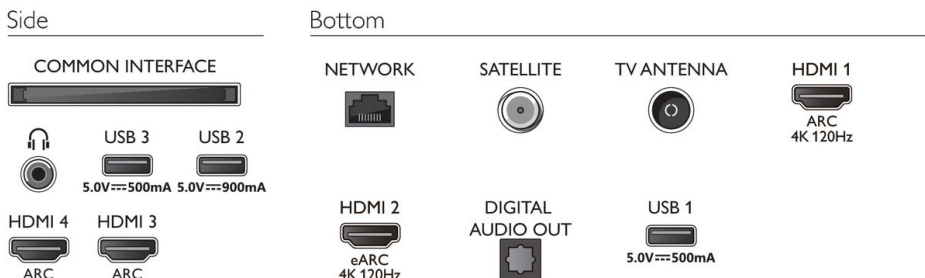

Connectivity

- Number of HDMI connections: 4
- Number of USBs: 3
- Wireless connection: Wi-Fi 802.11ac, 2x2, Dual band, Bluetooth 5.0
- HDMI features: 4K, Audio Return Channel
- HDMI ARC: Yes for all ports
- HDMI 2.1 features: Max 48Gbps data rate, eARC on HDMI 2, eARC/ VRR/ ALLM supported
- HDCP 2.3: Yes on all HDMI
- Other connections: Common Interface Plus (CI+), Digital audio out (optical), Ethernet-LAN RJ-45, Headphone out, Satellite Connector, Service connector
- EasyLink (HDMI-CEC): Remote control pass-through, System audio control, System standby, One touch play

Supported HDMI video features

- Gaming: HDMI VRR, ALLM, HGiG, Nvidia G-Sync compatible, AMD FreeSync Premium, Dolby Vision Game
- HDMI 1/2: HDMI 2.1 full bandwidth 48Gbps, upto 4K 120Hz
- HDMI 3/4: HDMI 2.0
- HDR: Dolby Vision, HDR10, HDR10+, HDR10+ Adaptive, HLG, UHD A

Multimedia Applications

- Video Playback Formats: Containers: AVI, MKV, H264/MPEG-4 AVC, MPEG-1, MPEG-2, MPEG-4, VP9, HEVC (H.265), AV1
- Subtitles Formats Support: .SRT, .SUB, .TXT, .SMI, .ASS, .SSA
- Music Playback Formats: AAC, MP3, WAV, WMA (v2 up to v9.2), WMA-PRO (v9 and v10), FLAC
- Picture Playback Formats: JPEG, BMP, GIF, PNG, 360 photo, HEIF

Design

- Colors of TV: Metal bezel frame
- Stand design: Metal silver T stand
- Remote control: with Muirhead leather

Connections

Issue date 2023-02-04

Version: 9.5.1

12 NC: 8670 001 82733
EAN: 87 18863 03453 8

© 2023 Koninklijke Philips N.V.
All Rights reserved.

Specifications are subject to change without notice.
Trademarks are the property of Koninklijke Philips N.V.
or their respective owners.

www.philips.com

* Philips OLED TV panels have been certified as flicker-free and discomfort glare free by UL.

* EPG and actual visibility (up to 8 days) is country and operator dependent.

* Android App offerings vary per country. For more details please visit your local Google Play Store.

* Memory size (Flash) : 16G, the actual available disc space may differ (dependant on e.g. (pre-)installed apps, installed operating system, etc.)

* The TV supports DVB reception for 'Free to air' broadcast. Specific DVB operators may not be supported. An up to date list can be found in the FAQ section of the Philips support website. For some operators Conditional Access and subscription are required. Contact your operator for more information.

* Philips TV Remote app and related functionalities vary per TV model, operator, and country, as well as smart device model and OS. For more details please visit: www.philips.com/TVRemoteapp.

* USB recording for digital channels only, recordings may be limited by broadcast copy protection (CI+). Country and channel restrictions may apply.

* This television contains lead only in certain parts or components where no technology alternatives exist in accordance with existing exemption clauses under the RoHS Directive.

* Amazon, Alexa and all related logos are trademarks of Amazon.com, Inc. or its affiliates. Amazon Alexa is available in selected languages and countries.

* Amazon Prime is available in selected languages and countries.

* Disney+ subscription required. Subject to terms at <https://www.disneyplus.com> (c) 2020 Disney and its related entities. Disney+ is available in selected languages and countries.

* Google Assistant is available on Philips Android TVs running on Android O (8) or higher OS version. Google Assistant is available in selected languages and countries.

* Netflix subscription required. Subject to terms at <https://www.netflix.com>

* Rakuten TV is available in selected languages and countries.