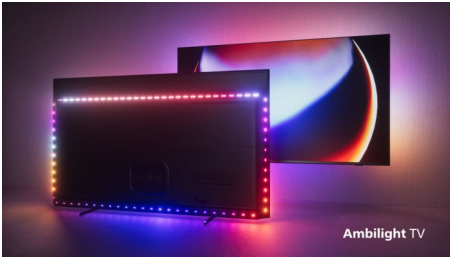

55OLED807/12

Highlights

4-sided Ambilight

With Ambilight, the incredible experience of watching a Philips OLED TV gets even better! LED lights on all four sides of the TV glow and change color in perfect sync with the colors of the on-screen action-or your music. It's so warm and immersive, you'll wonder how you enjoyed TV without it.

Philips OLED TV

Want to feel the full power of every scene? The lifelike picture of your Philips OLED TV always looks great, even if viewed at an angle. Blacks are always black, never gray, and you'll see every detail in shadows or bright areas. All major HDR formats are supported-you'll immerse like never before.