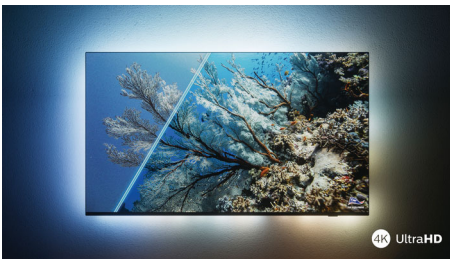

PHILIPS

4K UHD LED Android TV
3-sided Ambilight TV Major HDR formats supported, P5 picture engine-120Hz, 126 cm (50") Android TV

50PUS8887/12

Highlights

The one with Ambilight.

With Philips Ambilight, the brilliant experience of watching a Philips TV gets even bigger! LED lights around the edge of the TV glow and change color in perfect sync with the colors of the on-screen action-or your music. It's so warm and immersive, you'll wonder how you enjoyed TV without it.

Vibrant HDR picture

Want to experience a perfect picture for every scene? Your Philips 4K UHD TV is compatible with all major HDR formats, which means you get brilliant, sharp images. You'll see every detail, even in dark and bright areas.