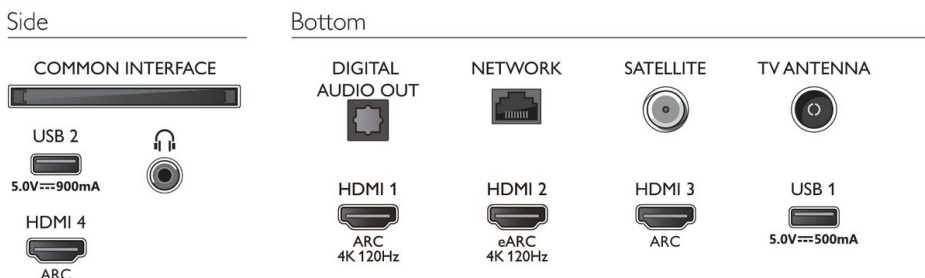

- (v2 up to v9.2), WMA-PRO (v9 and v10), FLAC
- Picture Playback Formats: JPEG, BMP, GIF, PNG, 360 photo, HEIF

Design

- Colors of TV: Anthracite grey bezel
- Stand design: Anthracite grey central stand
- Remote control: with QWERTY

Dimensions

- Box dimensions (W x H x D): 1240.0 x 785.0 x 160.0 mm
- Set dimensions (W x H x D): 1115.6 x 644.7 x 80.6 mm
- Set dimensions with stand (W x H x D): 1115.6 x 719.8 x 262.6 mm
- Stand dimensions (W x H x D): 328.9 x 70.0 x 262.6 mm
- Product weight: 13.3 kg
- Product weight (+stand): 15.6 kg
- Weight incl. Packaging: 19.3 kg
- Wall mount compatible: 200 x 300 mm

Accessories

- Included accessories: Table top stand, Power cord, Quick start guide, Legal and safety brochure, Remote Control, 2 x AAA Batteries

Connections

Issue date 2022-08-16

Version: 6.3.4

12 NC: 8670 001 82669
EAN: 87 18863 03426 2