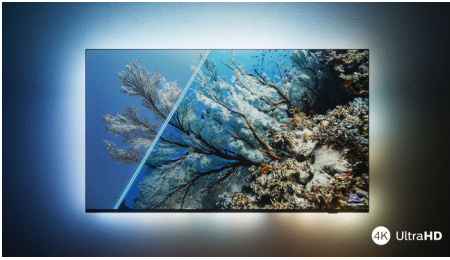

4K UHD LED Smart TV

Major HDR formats supported Dolby Vision and Dolby Atmos, 108 cm (43") SAPHI smart TV, Pixel Precise Ultra HD

Highlights

43PUS7607/12

4K UHD LED TV

Love everything you watch on this 4K UHD LED TV. Philips Pixel Precise Ultra HD engine optimizes picture quality to deliver sharp images, rich colors, and smooth motion. You get the best possible viewing experience every time.

Slim, attractive design.

Looking for a TV that fits with your room? The virtually bezel-free screen of this 4K smart TV goes with just about any interior, and the slim,

matte-black feet make it seem as if the screen is floating. Our packaging and inserts use recycled cardboard and paper.