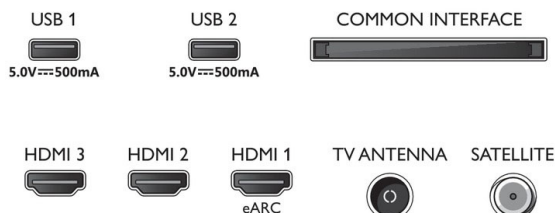

Supported HDMI video features

- HDR: HDR10, HLG

Multimedia Applications

- Video Playback Formats: Containers: AVI, MKV, H264/MPEG-4 AVC, MPEG-1, MPEG-2, MPEG-4, VP9, HEVC (H.265), AV1
- Subtitles Formats Support: .SMI, .SRT, .SSA, .SUB, .TXT, .ASS
- Music Playback Formats: AAC, MP3, WAV, WMA (v2 up to v9.2), WMA-PRO (v9 and v10), FLAC
- Picture Playback Formats: JPEG, BMP, GIF, PNG, HEIF

Design

- Colors of TV: Anthracite grey bezel
- Stand design: Anthracite grey sticks

Dimensions

- Box dimensions (W x H x D): 1100.0 x 695.0 x 140.0 mm
- Set dimensions (W x H x D): 958.0 x 567.0 x 87.0 mm
- Set dimensions with stand (W x H x D): 958.0 x 587.0 x 223.0 mm
- Product weight: 6.7 kg
- Product weight (+stand): 6.8 kg
- Weight incl. Packaging: 9.1 kg

- Wall mount compatible: 200 x 100 mm
- Stand dimensions (W x H x D): 756.0 x 20.0 x 223.0 mm
- Distance between 2 stands: 756.0 mm
- Stand height to TV bottom edge: 20.0 mm

Accessories

- Included accessories: Remote Control, 2 x AAA Batteries, Table top stand, Power cord, Quick start guide, Legal and safety brochure

EU Energy card

- EPREL registration numbers: 1399865
- Energy class for SDR: F
- On mode power demand for SDR: 51 Kwh/1000h
- Energy class for HDR: G
- On mode power demand for HDR: 89 Kwh/1000h
- Off mode power consumption: n.a.
- Networked standby mode: 2.0 W
- Panel technology used: LED LCD

Connections

Side

Rear

Issue date 2023-04-25

Version: 2.2.1

12 NC: 8670 001 88171
EAN: 87 18863 03686 0

© 2023 Koninklijke Philips N.V.
All Rights reserved.

Specifications are subject to change without notice.
Trademarks are the property of Koninklijke Philips N.V.
or their respective owners.

www.philips.com

* Google Assistant is available in selected languages and countries. The list of supported countries and languages will be expanded over time. For the latest information, please contact our customer care.

* EPG and actual visibility (up to 8 days) is country and operator dependent.

* The TV supports DVB reception for 'Free to air' broadcast. Specific DVB operators may not be supported. An up to date list can be found in the FAQ section of the Philips support website. For some operators Conditional Access and subscription are required. Contact your operator for more information.

* Philips TV Remote app and related functionalities vary per TV model, operator, and country, as well as smart device model and OS. For more details please visit: www.philips.com/TVRemoteapp.

* Smart TV app offerings vary per TV model and country. For more details please visit: www.philips.com/smartyv.

* This television contains lead only in certain parts or components where no technology alternatives exist in accordance with existing exemption clauses under the RoHS Directive.

* Amazon Prime is available in selected languages and countries.

* Netflix subscription required. Subject to terms at <https://www.netflix.com>

* Rakuten TV is available in selected languages and countries.

* Works with Google Assistant is applicable in the countries where Google have introduced the function.

* Remote control without microphone, Google Assistant is working via mobile Google Home app or via Google Home Speaker.