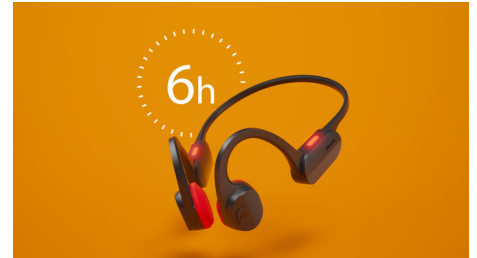

6 hours play time

Pick up, rock on. With 6 hours play time from a single charge, these bone-conducting open-ear headphones are good to go for multiple workouts. A full charge takes just 2 hours. For a quick extra boost, just 15 minutes charging gives you an extra hour of play time.

Philips Headphones app

The Philips Headphones app lets you control the LED lights and puts you in charge of the music you're listening to.