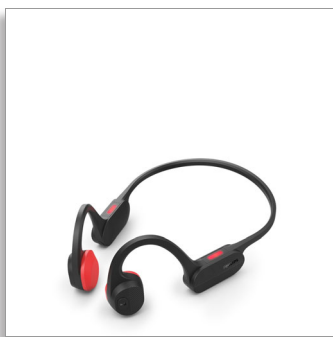

Philips
Open-ear wireless sports
headphones

Open-ear fit

Bone conduction
Clearer calls on the go
LED safety lights

TAA5608BK

You move, they won't

Hit that rhythm with the wireless headphones that won't fall off no matter how you move! These open-ear sports headphones are super light, super comfortable-and tough. Plus, they let you hear everything that's happening around you.

- Be seen. LED safety lights
- Get out there. IPX5 water resistant
- Better connectivity. Next-generation Bluetooth*

Always ready. Always yours.

- Ready for you. 6 hours play time
- Charge for 15 minutes, get an extra hour
- Philips Headphones app
- Carry pouch included

PHILIPS

Open-ear wireless sports headphones
Open-ear fit Bone conduction, Clearer calls on the go, LED safety lights

TAA5608BK/00

Highlights

Open-ear fit

Run, jump, ride! These open-ear headphones won't fall off when you get moving. The neckband wraps around the back of your head, and loops over the top of your ears, to hold them comfortably in place: they won't move, even when you go for it. Plus, they're so light you'll barely feel them.