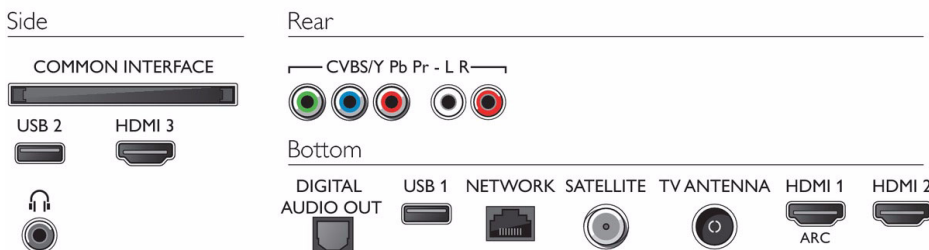

Dimensions

- Box dimensions (W x H x D): 1425.0 x 880.0 x 160.0 mm

- Set dimensions (W x H x D): 1302.8 x 782.1 x 89.8 mm
- Set dimensions with stand (W x H x D): 1302.8 x 802.9 x 244.7 mm
- Stand dimensions (W x H x D): 779.0 x 20.8 x 244.7 mm
- Product weight: 14.9 kg
- Product weight (+stand): 15.1 kg
- Weight incl. Packaging: 19.9 kg
- VESA wall mount compatible: 300 x 200 mm

Accessories

- Included accessories: Remote Control, 2 x AAA Batteries, Power cord, Quick start guide, Legal and safety brochure, Table top stand

Color & Finishing

- TV Front: Black High Gloss

Connections

Issue date 2020-01-12