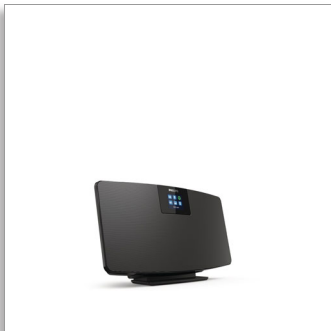

Philips
Internet Radio

DAB+
Spotify connect
Bluetooth®

TAM2805

Super slim. Feature packed.

Short on space? Go big on entertainment. As well as Internet radio and DAB+, this slender wall-mountable micro system gives you Spotify Connect compatibility and Bluetooth streaming. You can even connect your CD player or record deck.

Flexible placement. Attractive design.

- One small system for all your music
- Perfect for smaller spaces
- 2 x 2.75" full-range drivers. 10 W maximum output power
- Slim, wall-mountable design. Or free-standing on a counter

Fill the room with tunes

- Convenience and control
- 2.4" colour TFT display. Included remote
- Alarm. Wake to your favourite radio station or a tone
- Main unit dimensions (including stand): 400 x 220 x 100 mm

Convenience and control

An easy-to-use remote puts key system functions at your fingertips. The colourful display panel shows album art and song information from Spotify Connect and station logos when you use Internet radio or DAB+.