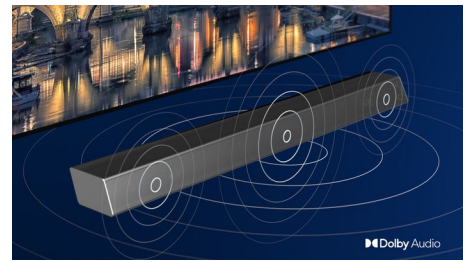

Dimensions

- Main Unit (W x H x D): 650 x 35 x 81 mm
- Subwoofer (W x H x D): 120 x 402 x 300 mm

Accessories

- Included accessories: 1 x CR2025 Battery, Power cord, Power adapter, Remote Control, Wall mount bracket, Quick start guide, World Wide Warranty leaflet

Supported Audio Formats

- HDMI ARC: Dolby Digital, LPCM 2ch
- Optical: Dolby Digital, LPCM 2ch
- Bluetooth: SBC
- USB: MP3, WAV, FLAC

Packaging dimensions

- EAN: 48 95229 10859 2
- Packaging dimensions (W x H x D): 73.5 x 42.5 x 14.5 cm
- Gross weight: 8 kg
- Nett weight: 5.9 kg
- Number of products included: 1
- Packaging type: Carton
- Tare weight: 2.1 kg

Outer Carton

- GTIN: 1 48 95229 10859 9
- Number of consumer packagings: 2
- Gross weight: 17 kg
- Outer carton (L x W x H): 75.5 x 31.5 x 45.5 cm
- Nett weight: 11.8 kg
- Tare weight: 5.2 kg

Highlights

2.1 channels

The thunder of explosions. The roar of a crowd. 2.1 channels bring richer, deeper, clearer sound to your favorite movies and shows. The compact wireless subwoofer delivers rich bass.

Ultra-slim design

This soundbar has a profile of just 35 mm, making it perfect for TVs with lower stands. When it comes to placement, the integrated wall brackets keep your options open. The compact design of the powerful subwoofer makes it easy to conceal.

Dolby Audio

Be immersed in your favorite shows and movies. This soundbar with wireless subwoofer supports the Dolby Digital format for a more expansive and involving experience. Voices will be clearer. Effects will be more impressive.

HDMI ARC. Control the soundbar

This soundbar connects to your TV via HDMI ARC, allowing you to control soundbar volume with the same remote you use for your TV. The included IR repeater lets you use your TV remote even if you place the soundbar in front of the TV's IR sensor.

Connect your favorite source

Stream playlists from your mobile device via Bluetooth. Connect audio sources via audio-in, optical input, or USB. Whatever you love, it will sound great through this soundbar.