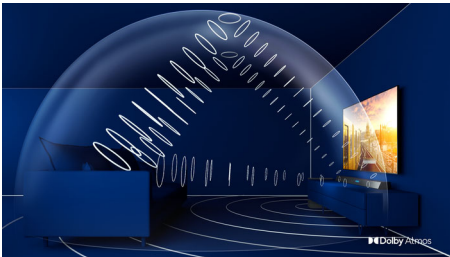

Dolby Atmos

Increase the drama no matter what you watch. This soundbar's up-firing speakers give you the full Dolby Atmos experience. Your favorite

movies and shows will sound breathtakingly realistic as sound flows above and around you.