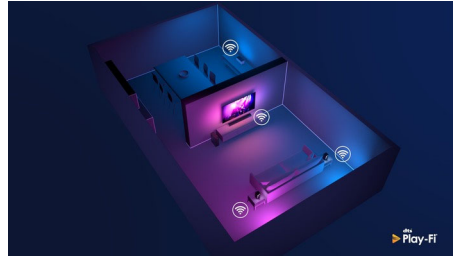

### The sound you want for the content you love

- Smart soundbar. Epic sound
- 3.1.2 channels. 360 W RMS. 600 W max (10% THD)
- Dedicated center channel for crystal-clear dialogue
- Dolby Atmos. Heighten the excitement

## Smart soundbar. Epic sound

This soundbar brings 360 W of pure power to everything you watch, and every track you love. 3.1.2 channels fill any room with spellbinding soundtracks, thunderous effects, and crystal-clear dialogue. The wireless subwoofer adds impact to every explosion and every beat.

## Play-Fi. Multi-room and more

Easy Play-Fi compatibility will make this soundbar the star of your multi-room set-up. You can sync Play-Fi-compatible speakers for multi-room audio, or even create a true surround-sound system—all via the Philips Sound app, or the Play-Fi app.

## Low profile. Easy placement

The distinctive geometric design has a low profile, making this soundbar easy to place under or alongside your TV. The included wall brackets keep your options open, and the powerful wireless subwoofer looks great freestanding.