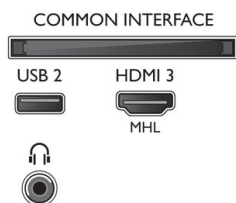

Connections

Side