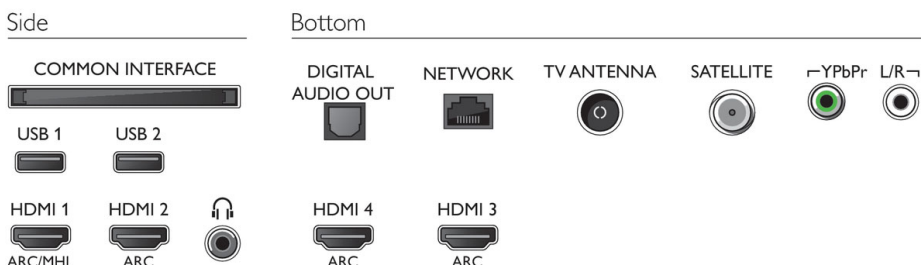

Connections

Issue date 2021-02-19

Version: 11.0.1

12 NC: 8670 001 51825
EAN: 87 18863 01523 0

© 2021 Koninklijke Philips N.V.
All Rights reserved.

Specifications are subject to change without notice. Trademarks are the property of Koninklijke Philips N.V. or their respective owners.

www.philips.com

- EPG and actual visibility (up to 8 days) is country and operator dependent.
- Android App offerings vary per country. For more details please visit your local Google Play Store.
- Energy consumption in kWh per year, based on the power consumption of the television operating 4 hours per day for 365 days. The actual energy consumption will depend on how the television is used.
- The TV supports DVB reception for 'Free to air' broadcast. Specific DVB operators may not be supported. An up to date list can be found in the FAQ section of the Philips support website. For some operators Conditional Access and subscription are required. Contact your operator for more information.
- Philips TV Remote app and related functionalities vary per TV model, operator, and country, as well as smart device model and OS. For more details please visit: www.philips.com/TVRemoteapp.
- Smart TV app offerings vary per TV model and country. For more details please visit: www.philips.com/smarttv.
- USB recording for digital channels only, recordings may be limited by broadcast copy protection (CI+). Country and channel restrictions may apply.
- Please note that your Amazon Apps may not always be available in your country. (Currently Amazon apps works only in UK, Germany, Austria)
- (Philips) only compatible with specific Philips player device.
- This television contains lead only in certain parts or components where no technology alternatives exist in accordance with existing exemption clauses under the RoHS Directive.
- Cloud Gaming offering depends on game providers.
- HDMI connection is required for soundbar, speaker and other audio device.
- Its functionality is subject to ChromeCast built-in apps and smart devices. For more details, please visit ChromeCast built-in product pages.
- Google Assistant built-in will come as a software update for 2018 Android TVs.