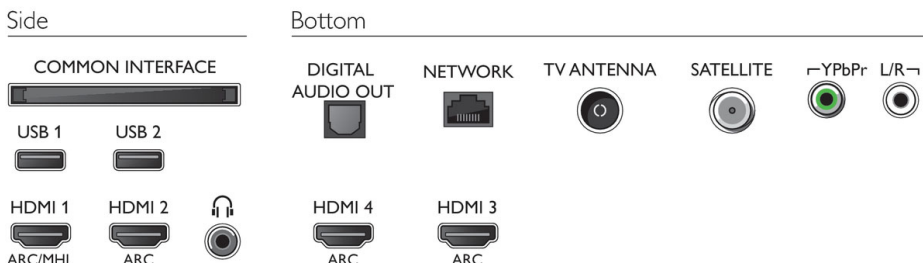

Connections

Issue date 2021-02-19

Version: 10.0.1

12 NC: 8670 001 51811
EAN: 87 18863 01513 1

© 2021 Koninklijke Philips N.V.
All Rights reserved.

Specifications are subject to change without notice.
Trademarks are the property of Koninklijke Philips N.V.
or their respective owners.

www.philips.com

* EPG and actual visibility (up to 8 days) is country and operator dependent.

* Android App offerings vary per country. For more details please visit your local Google Play Store.

* Energy consumption in kWh per year, based on the power consumption of the television operating 4 hours per day for 365 days. The actual energy consumption will depend on how the television is used.

* The TV supports DVB reception for 'Free to air' broadcast. Specific DVB operators may not be supported. An up to date list can be found in the FAQ section of the Philips support website. For some operators Conditional Access and subscription are required. Contact your operator for more information.

* Philips TV Remote app and related functionalities vary per TV model, operator, and country, as well as smart device model and OS. For more details please visit: www.philips.com/TVRemoteapp.

* Smart TV app offerings vary per TV model and country. For more details please visit: www.philips.com/smarttv.

* USB recording for digital channels only, recordings may be limited by broadcast copy protection (CI+). Country and channel restrictions may apply.

* Please note that your Amazon Apps may not always be available in your country. (Currently Amazon apps works only in UK, Germany, Austria)

* This television contains lead only in certain parts or components where no technology alternatives exist in accordance with existing exemption clauses under the RoHS Directive.

* Google Assistant built-in will come as a software update for 2018 Android TVs.

* Cloud Gaming offering depends on game providers.

* Its functionality is subject to ChromeCast built-in apps and smart devices. For more details, please visit ChromeCast built-in product pages.

* (Philips) only compatible with specific Philips player device.