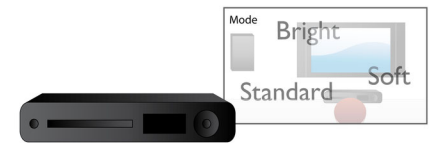

Smart Picture

Smart Picture provides the optimum picture settings for color, brightness, saturation, contrast, sharpness, and so on, to enhance your overall viewing experience at all times.