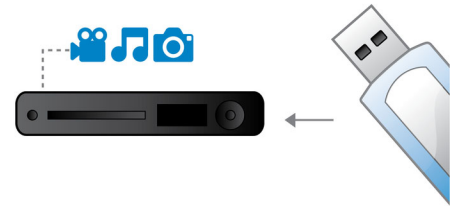

12-bit Video DAC is a superior Digital-to-Analogue-Converter that preserves every detail of the authentic picture quality. It shows subtle shades and smoother graduation of colors, resulting in a more vibrant and natural picture. The limitation of the usual 10bit DAC become in particular apparent while using large screens and projectors.

Screen Fit

Whatever you're watching, and on any TV, Screen Fit ensures that the picture fills the whole screen. Annoying black bars on the top and bottom are eliminated, without any tedious manual adjustments to make. Simply press the Screen Fit button, choose the format and enjoy your movie in full-screen

USB Media Link

The Universal Serial Bus or USB is a protocol standard that is conveniently used to link PCs, peripherals and consumer electronic equipment. With USB Media Link, all you have to do is plug in your USB device, select the movie, music or photo and play away.