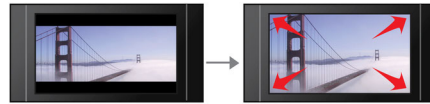

12-bit Video DAC is a superior Digital-to-Analogue-Converter that preserves every detail of the authentic picture quality. It shows subtle shades and smoother graduation of colors, resulting in a more vibrant and natural picture. The limitation of the usual 10bit DAC become in particular apparent while using large screens and projectors.

Screen Fit

Whatever you're watching, and on any TV, Screen Fit ensures that the picture fills the whole screen. Annoying black bars on the top and bottom are eliminated, without any tedious manual adjustments to make. Simply press the Screen Fit button, choose the format and enjoy your movie in full-screen