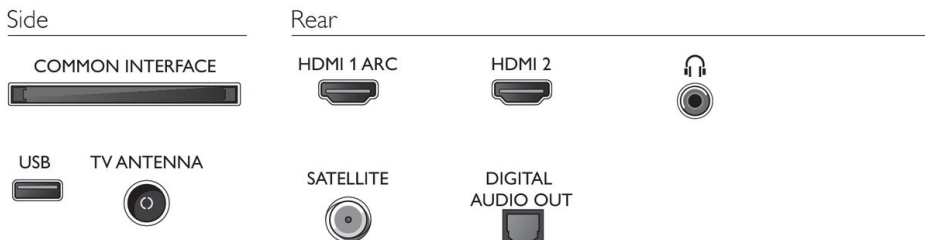

Two HDMI input

Two HDMI ports. Easy connection from console to DVD

USB port

Share the fun. Connect your USB memory-stick, digital camera, mp3 player or other multimedia device to the USB port on your TV to enjoy photos, videos and music with the easy to use onscreen content browser.

VGA connector

With PC Input you can connect your TV to a computer by a VGA cable and use the TV as a PC monitor.

Connections

Issue date 2020-07-07

Version: 2.0.1

12 NC: 8670 001 58798
EAN: 87 18863 02033 3