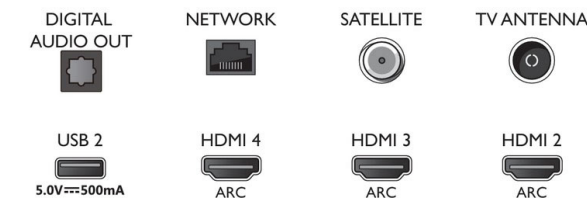

Sound

- Output power (RMS): 20W
- Sound Enhancement: Auto Volume Leveler, Dolby Atmos, 5 Band Equalizer, A.I. Sound, Bass Enhancement, Clear Dialogue, Night mode
- Speaker configuration: 2x10W full range speaker

Dimensions

- Box dimensions (W x H x D): 1070.0 x 680.0 x 150.0 mm
- Set dimensions (W x H x D): 964.0 x 569.8 x 74.5 mm
- Set dimensions with stand (W x H x D): 964.0 x 632.6 x 203.5 mm
- Stand dimensions (W x H x D): 600.0 x 62.8 x 203.5 mm
- Product weight: 9.4 kg
- Product weight (+stand): 12.0 kg
- Weight incl. Packaging: 14.8 kg
- VESA wall mount compatible: 200 x 200 mm

Connections

Side

Bottom

Issue date 2021-09-16

Version: 8.3.1

12 NC: 8670 001 65536
EAN: 87 18863 02295 5

© 2021 Koninklijke Philips N.V.
All Rights reserved.

Specifications are subject to change without notice.
Trademarks are the property of Koninklijke Philips N.V.
or their respective owners.