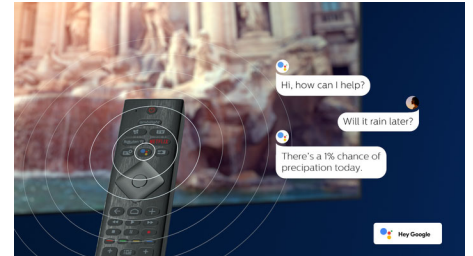

4K UHD HDR

Your Philips 4K UHD TV is compatible with all major HDR formats, including HDR10+ and

43PUS8505/12

Dolby Vision. Whether it's a must-watch series or the latest video game, shadows will be deeper. Bright surfaces will shine. Colors will be truer.

Voice assistant

Control your Philips Android TV with your voice. Want to play a game, watch Netflix, or find content and apps in the Google Play store? Just tell your TV. You can even command all Google Assistant-compatible smart home devices, like dimming the lights and setting the thermostat on movie night. Without leaving the sofa. The days of searching for the TV remote are over. Now you can use your voice to control your Philips smart TV via Alexa-enabled devices, like Amazon Echo. Turn your TV on, change the channel, switch to your gaming console and more with Alexa.