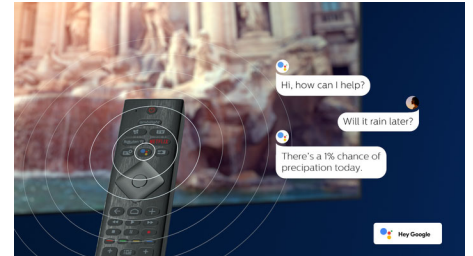

4K UHD HDR

Your Philips 4K UHD TV is compatible with all major HDR formats, including HDR10+ and

58PUS8505/12

Dolby Vision. Whether it's a must-watch series or the latest video game, shadows will be deeper. Bright surfaces will shine. Colors will be truer.

Voice assistant

Control your Philips Android TV with your voice. Want to play a game, watch Netflix, or find content and apps in the Google Play store? Just tell your TV. You can even command all Google Assistant-compatible smart home devices, like dimming the lights and setting the thermostat on movie night. Without leaving the sofa. The days of searching for the TV remote are over. Now you can use your voice to control your Philips smart TV via Alexa-enabled devices, like Amazon Echo. Turn your TV on, change the channel, switch to your gaming console and more with Alexa.