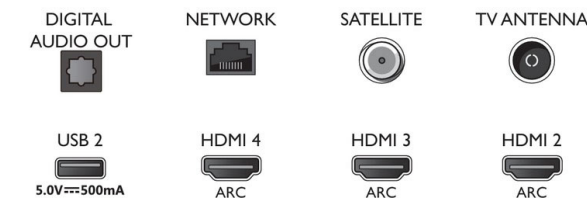

Sound

- Output power (RMS): 20W
- Sound Enhancement: Auto Volume Leveler, Dolby Atmos, 5 Band Equalizer, A.I. Sound, Bass Enhancement, Clear Dialogue, Night mode
- Speaker configuration: 2x10W full range speaker

Dimensions

- Box dimensions (W x H x D): 1445 x 880.0 x 160.0 mm
- Set dimensions (W x H x D): 1298.7 x 765.1 x 81.9 mm
- Set dimensions with stand (W x H x D): 1298.7 x 830.1 x 253.6 mm
- Stand dimensions (W x H x D): 750.0 x 65.0 x 253.6 mm
- Product weight: 17.9 kg
- Product weight (+stand): 21.0 kg
- Weight incl. Packaging: 26.0 kg
- VESA wall mount compatible: 300 x 200 mm

Connections

Side

Bottom

Issue date 2021-09-16

Version: 9.3.1

12 NC: 8670 001 65539
EAN: 87 18863 02297 9

© 2021 Koninklijke Philips N.V.
All Rights reserved.

Specifications are subject to change without notice.
Trademarks are the property of Koninklijke Philips N.V.
or their respective owners.