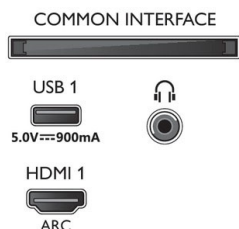

Connections

Side