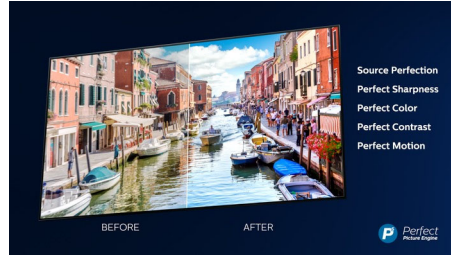

P5 Perfect Picture Engine

The Philips P5 Perfect Picture Engine delivers an image as brilliant as the content you love. Details have noticeably more depth. Colours are vivid, while skin tones look natural. Contrast is so crisp you'll feel every detail. And motion is so smooth that you'll never lose sight of the ball, no matter how fast the play.