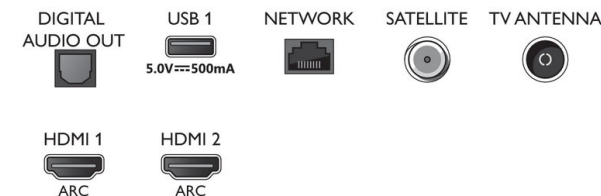

Design

- Colors of TV: Plastic gun metal bezel
- Stand design: Mid silver groove stand

Connections

Side

Bottom

Issue date 2022-01-30

Version: 15.5.1

12 NC: 8670 001 65607
EAN: 87 18863 02315 0