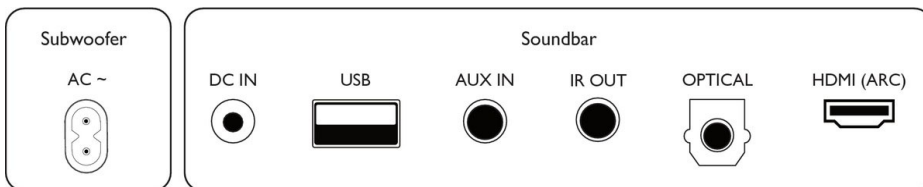

Outer Carton

- GTIN: 1 48 95229 10892 6
- Number of consumer packages: 2
- Outer carton (L x W x H): 75.5 x 31.5 x 45.5 cm
- Gross weight: 17 kg
- Net weight: 11.8 kg
- Tare weight: 5.2 kg

Highlights

2.1 channels

The thunder of explosions. The roar of a crowd. 2.1 channels bring richer, deeper, clearer sound to your favourite films and shows. The compact wireless subwoofer delivers rich bass.

Ultra-slim design

This soundbar has a profile of just 35 mm, making it perfect for TVs with lower stands. When it comes to placement, the integrated wall brackets keep your options open. The compact design of the powerful subwoofer makes it easy to conceal.

Dolby Audio

Be immersed in your favourite shows and films. This soundbar with wireless subwoofer supports the Dolby Digital format for a more expansive and involving experience. Voices will be clearer. Effects will be more impressive.

HDMI ARC

This soundbar connects to your TV via HDMI ARC, allowing you to control soundbar volume with the same remote that you use for your TV. The included IR repeater lets you use your TV remote even if you place the soundbar in front of the TV's IR sensor.

Connect your favourite source

Stream playlists from your mobile device via Bluetooth. Connect audio sources via audio-in, optical input or USB. Whatever you love, it will sound great through this soundbar.

Issue date 2022-11-02

Version: 12.1.3

12 NC: 8670 001 67242
EAN: 48 95229 10892 9

© 2022 Koninklijke Philips N.V.
All Rights reserved.

Specifications are subject to change without notice.
Trademarks are the property of Koninklijke Philips N.V.
or their respective owners.

www.philips.com