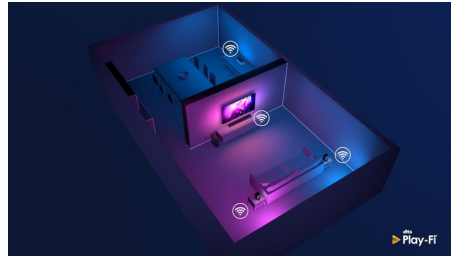

Dolby Atmos®

Increase the drama no matter what you watch. This Dolby Atmos-compatible soundbar reproduces depth as well as height, creating virtual three-dimensional surround sound that flows above and around you.

Play-Fi. Multi-room and more

Easy Play-Fi compatibility will make this soundbar the star of your multi-room set-up. You can sync Play-Fi-compatible speakers for multi-room audio or even create a true surround-sound system—all via the Philips Sound app or the Play-Fi app.